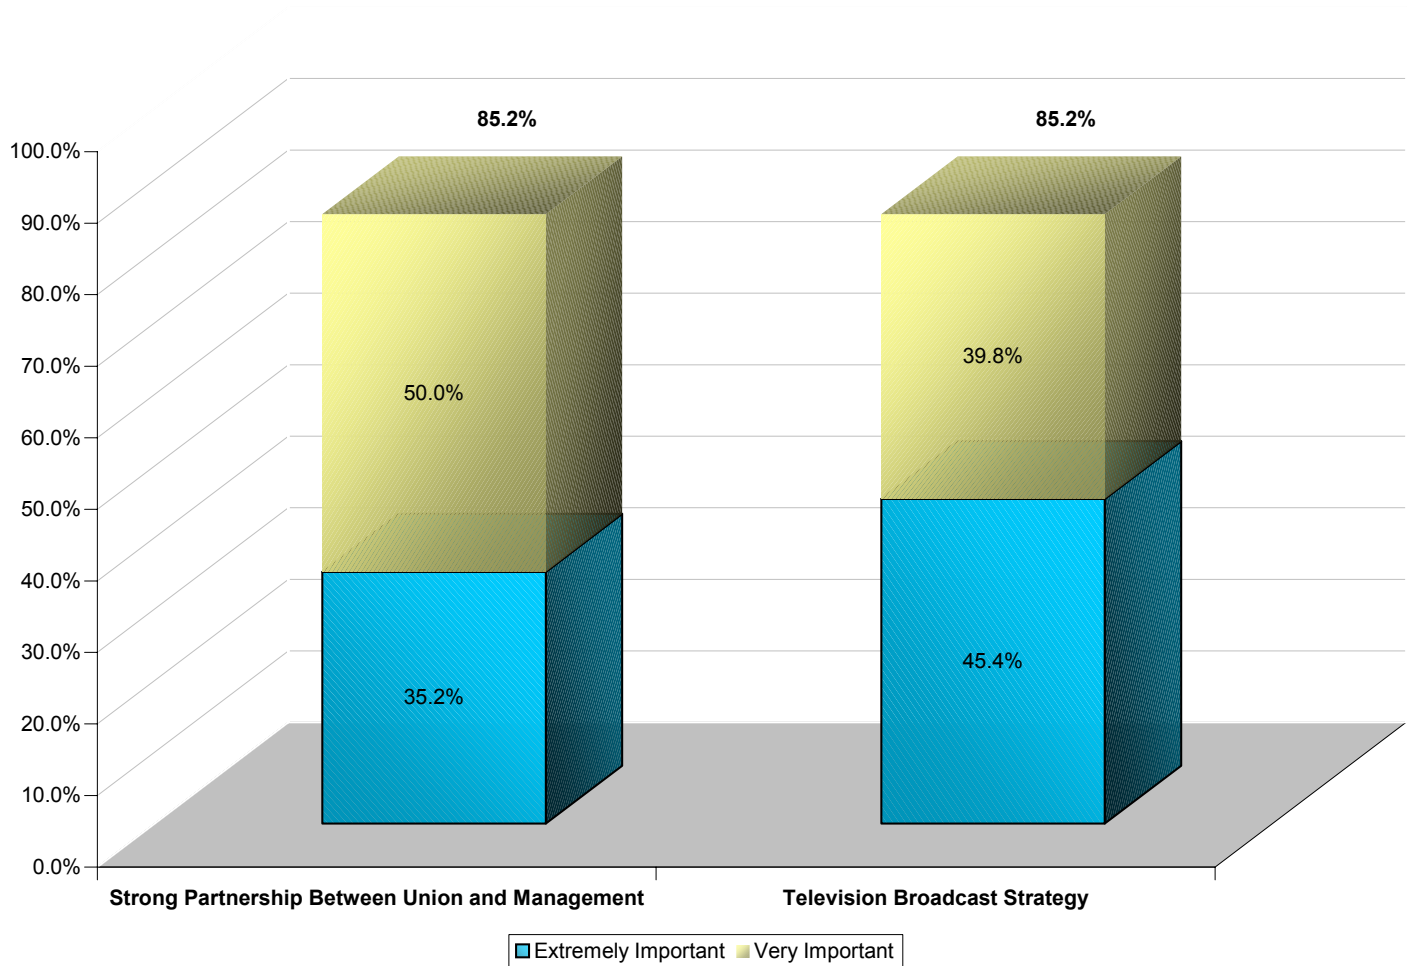

November 2002 Results

Impact of Television Strategy and Labor Relations on NFL Success

Question: Panelists were asked how important each of eight factors are to the success of the NFL. Each factor was rated on a 7-point scale with 7 being “Extremely Important” and 1 being “Extremely