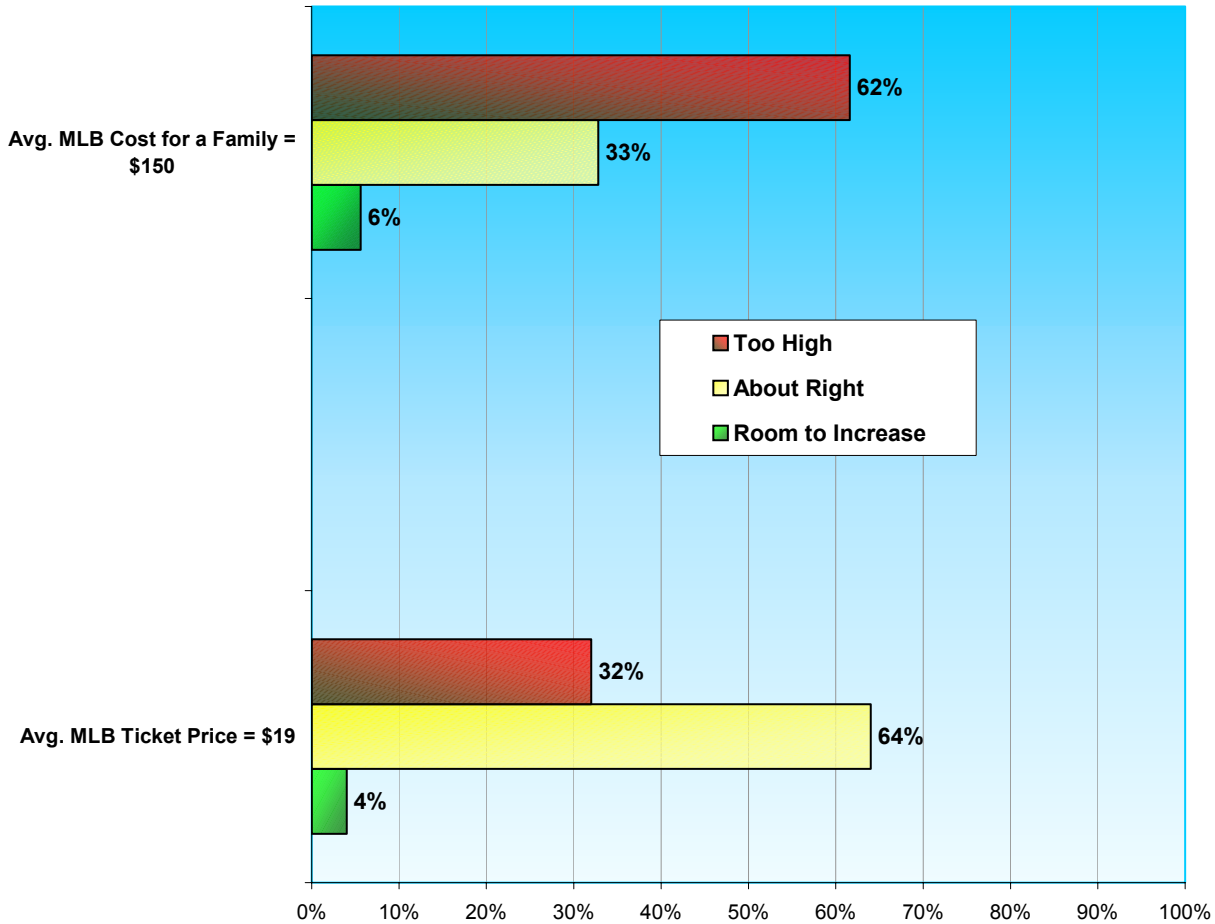

March 2003 Results

Most Important Factors When Fans Buy MLB Tickets

Question: Which of the following do you think is the most important decision factor that fans consider when buying an individual ticket to a Major League Baseball game?

MLB Prices and Demand/Revenue Maximization

Question: The average MLB ticket price for the 2003 season is estimated to be \$19.00. Do you feel this average ticket price is:

- Less than optimal to maximize demand and revenue
- About right to maximize demand and revenue
- Too high to maximize demand and revenue

Question: The average cost for a family of four to attend a MLB game in 2003 is estimated to be \$150.00. Do you feel this average cost to attend a game is:

- Less than optimal to maximize demand and revenue
- About right to maximize demand and revenue
- Too high to maximize demand and revenue