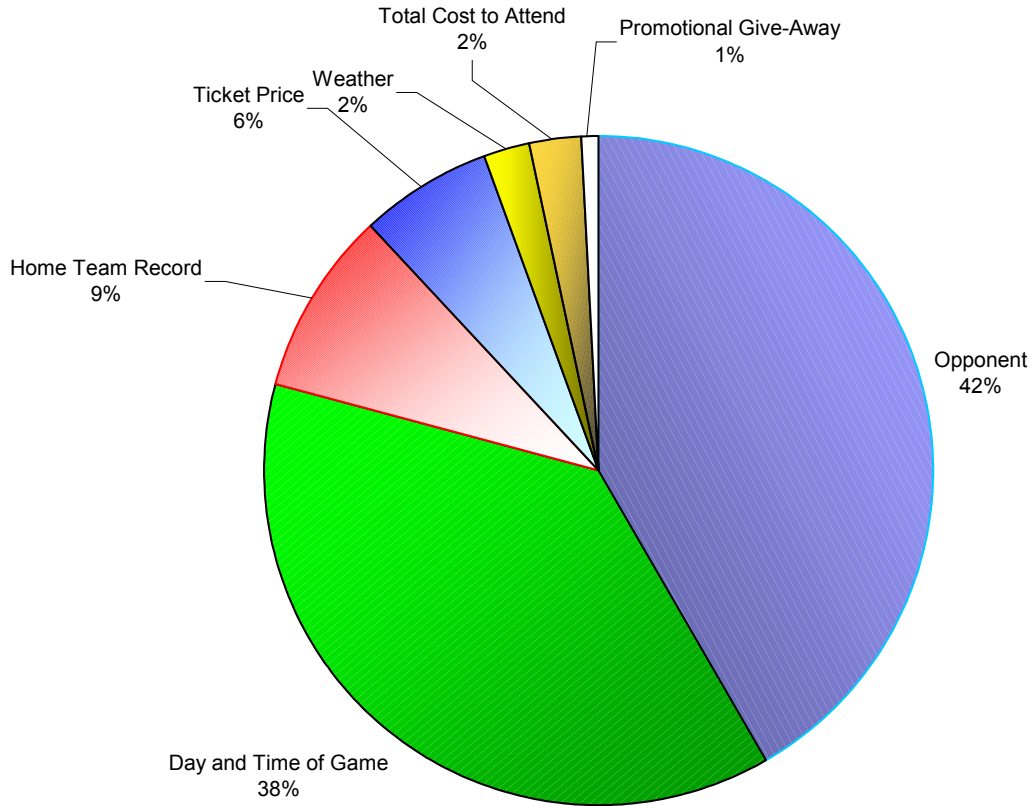

March 2003 Results

Most Important Factors When Fans Buy MLB Tickets

Question: Which of the following do you think is the most important decision factor that fans consider when buying an individual ticket to a Major League Baseball game?

MLB Prices and Demand/Revenue Maximization

Question: The average MLB ticket price for the 2003 season is estimated to be \$19.00. Do you feel this average ticket price is:

- Less than optimal to maximize demand and revenue
- About right to maximize demand and revenue
- Too high to maximize demand and revenue

Question: The average cost for a family of four to attend a MLB game in 2003 is estimated to be \$150.00. Do you feel this average cost to attend a game is:

- Less than optimal to maximize demand and revenue
- About right to maximize demand and revenue
- Too high to maximize demand and revenue