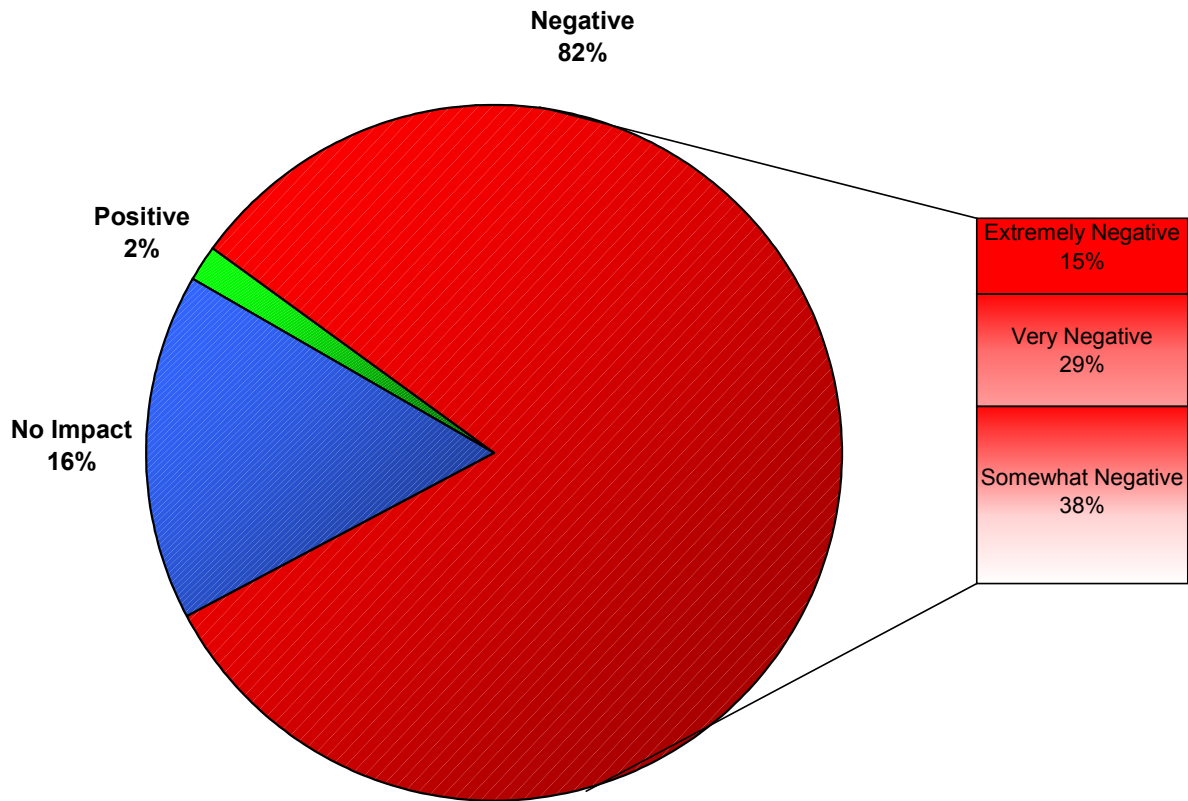

Question: What impact do you think franchise ownership by gaming operators would have on the brand image of a league?