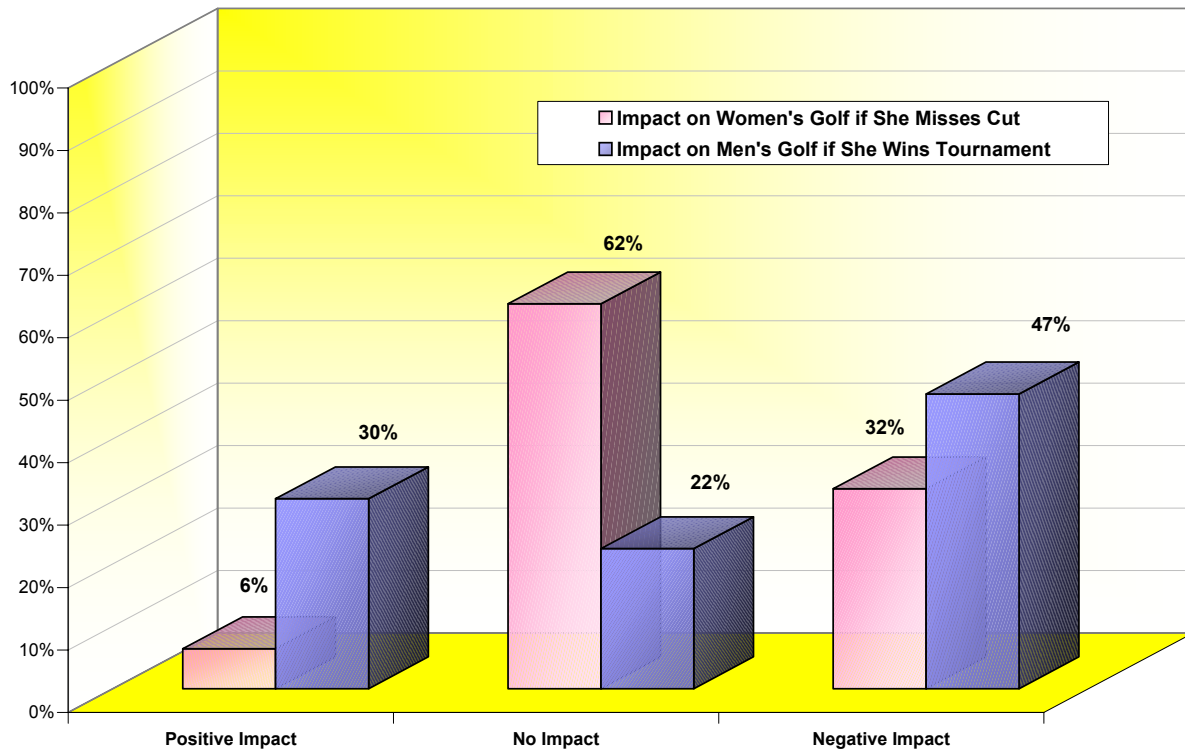

Impact on LPGA of Annika Missing the Cut and on the PGA if She Wins the Tournament

Question: Annika Sorenstam, the leading LPGA golfer, will play in a men's PGA tournament in May. If she misses the cut, what impact will this have on women's professional golf?

Question: If Sorenstam wins the tournament, what impact will this have on men's professional golf?