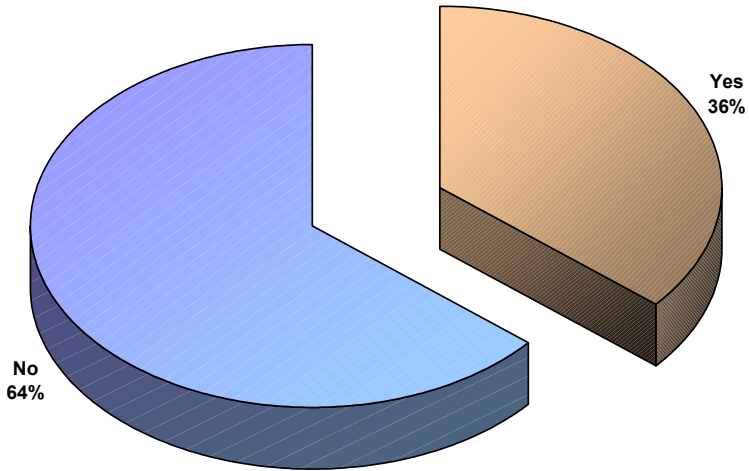

**Should WNBA Allow Ownership
by Gaming Operators?**