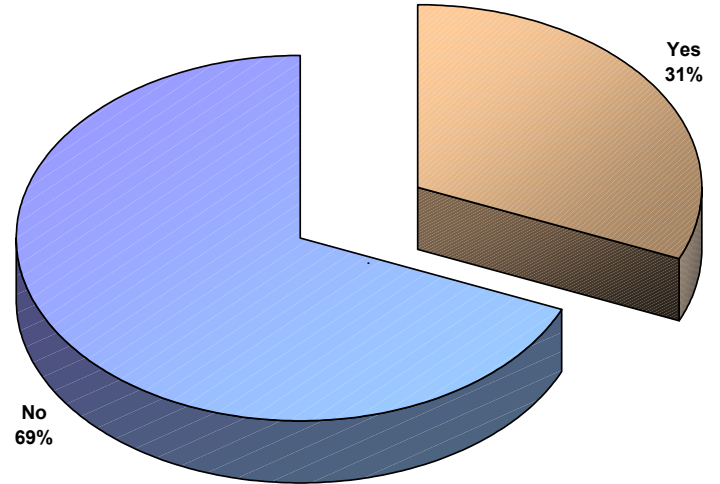

**Will Other Leagues Follow
WNBA's Lead?**

Question: The NBA has sold a WNBA franchise to the Mohegan Sun Casino in Connecticut. The team will play in an arena adjacent to the casino. In your opinion, should leagues allow gaming operators to own franchises?

Question: Do you think other leagues will follow the NBA's lead and open ownership opportunities to gaming operators?