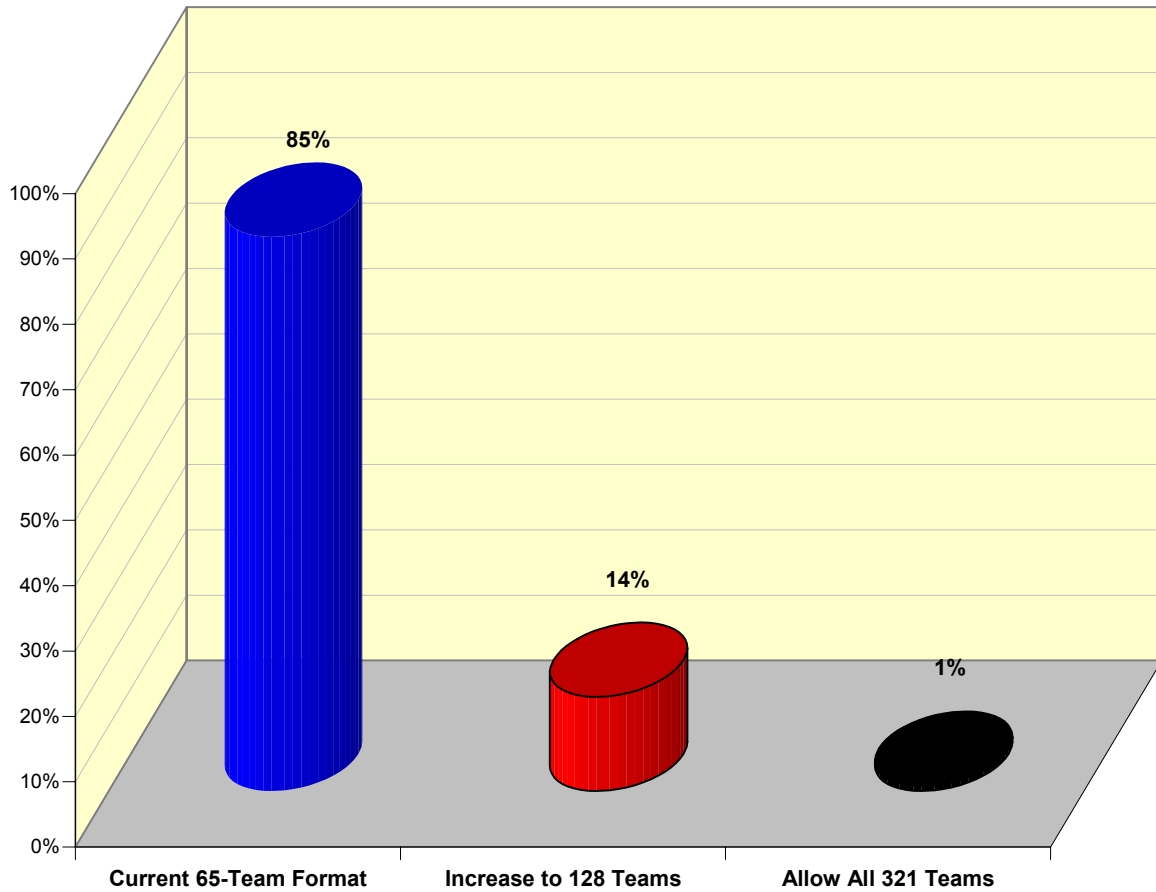

Should NCAA Alter Size of Basketball Tournament?

Question: To maximize revenue from its men's basketball championship tournament do you think the NCAA should continue with the current 65-team format, increase participation to 128 teams and extend the tournament by one week or allow all 321 Division 1-A teams into the tournament and extend the tournament by two weeks?