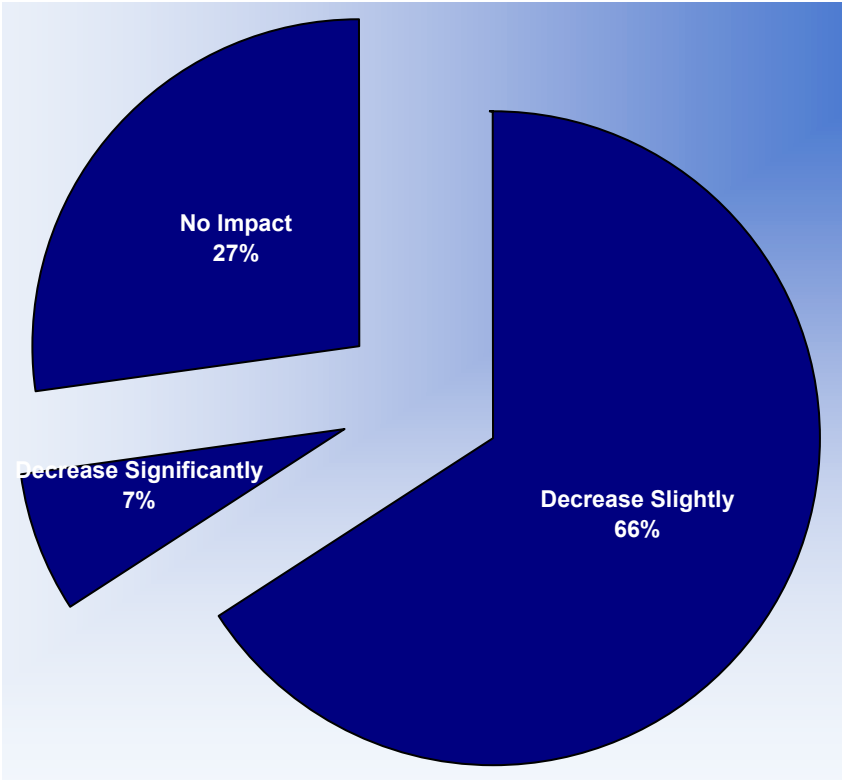

Impact of War on Attendance

Question: How do you think a U.S. war in Iraq will impact attendance at professional and major college sports events in the U.S.?