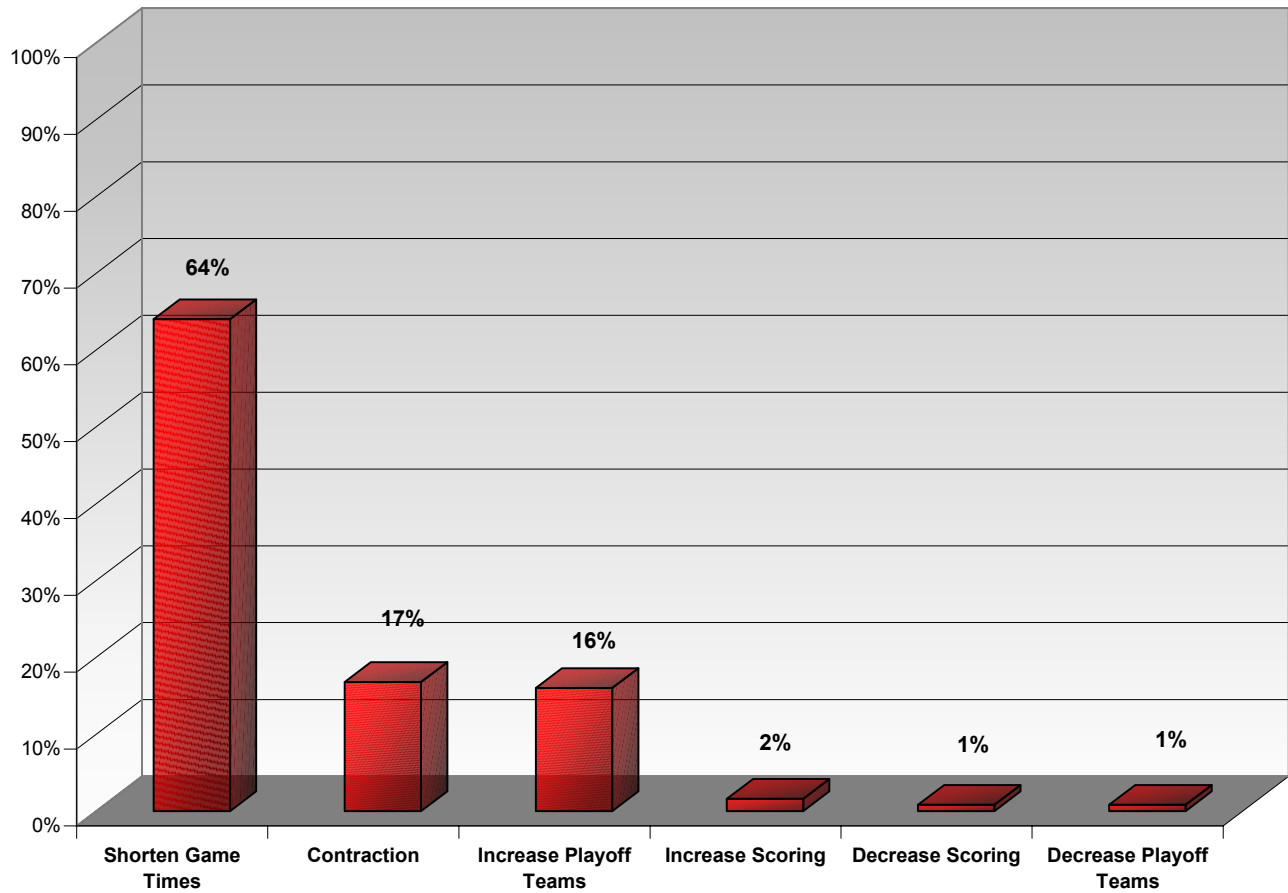

Adjustments That Would Increase MLB Fan Base The Most

Question: Which of the following adjustments do you feel would most help MLB increase its fan base?