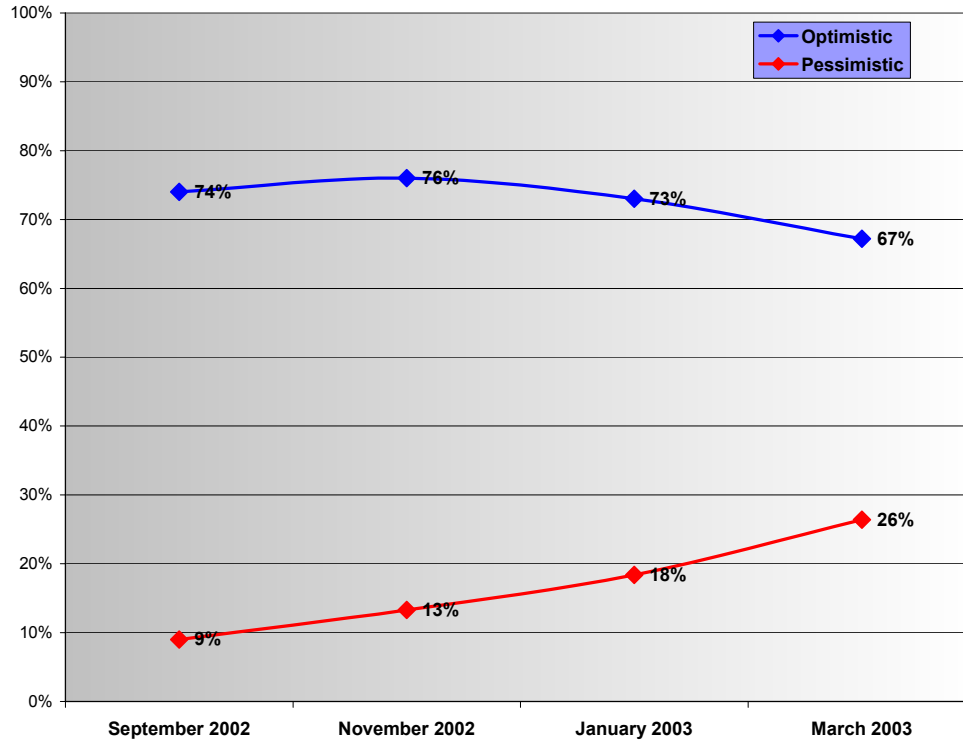

12-Month Outlook for Business

Question: Thinking about your own particular business, what best describes your confidence level regarding the next 12 months for your business?

- Extremely optimistic
- Very optimistic
- Somewhat optimistic
- Neither optimistic nor pessimistic
- Somewhat pessimistic
- Very pessimistic
- Extremely pessimistic